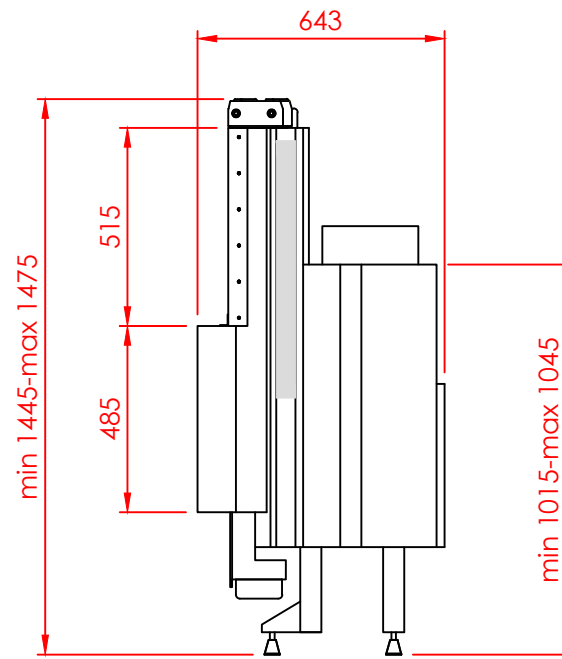

Top

Front

Side

Series:	FLAT
Model:	Architectural
Type:	90x42
Specials:	STD

All dimensions in mm
 General dimension tolerances up to 7mm
 All illustrations and drawings are protected by copyright.
 Exploitation or publication, even of individual details,
 only with our permission.
 Technical changes and errors reserved.