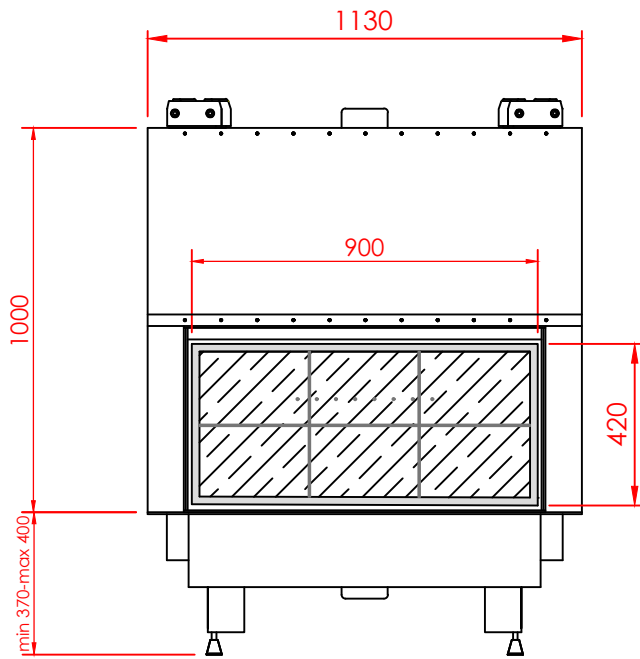

Top

Front

Side

Series:	FLAT
Model:	Architectural
Type:	90x42
Specials:	STD

All dimensions in mm
 General dimension tolerances up to 7mm
 All illustrations and drawings are protected by copyright.
 Exploitation or publication, even of individual details,
 only with our permission.
 Technical changes and errors reserved.